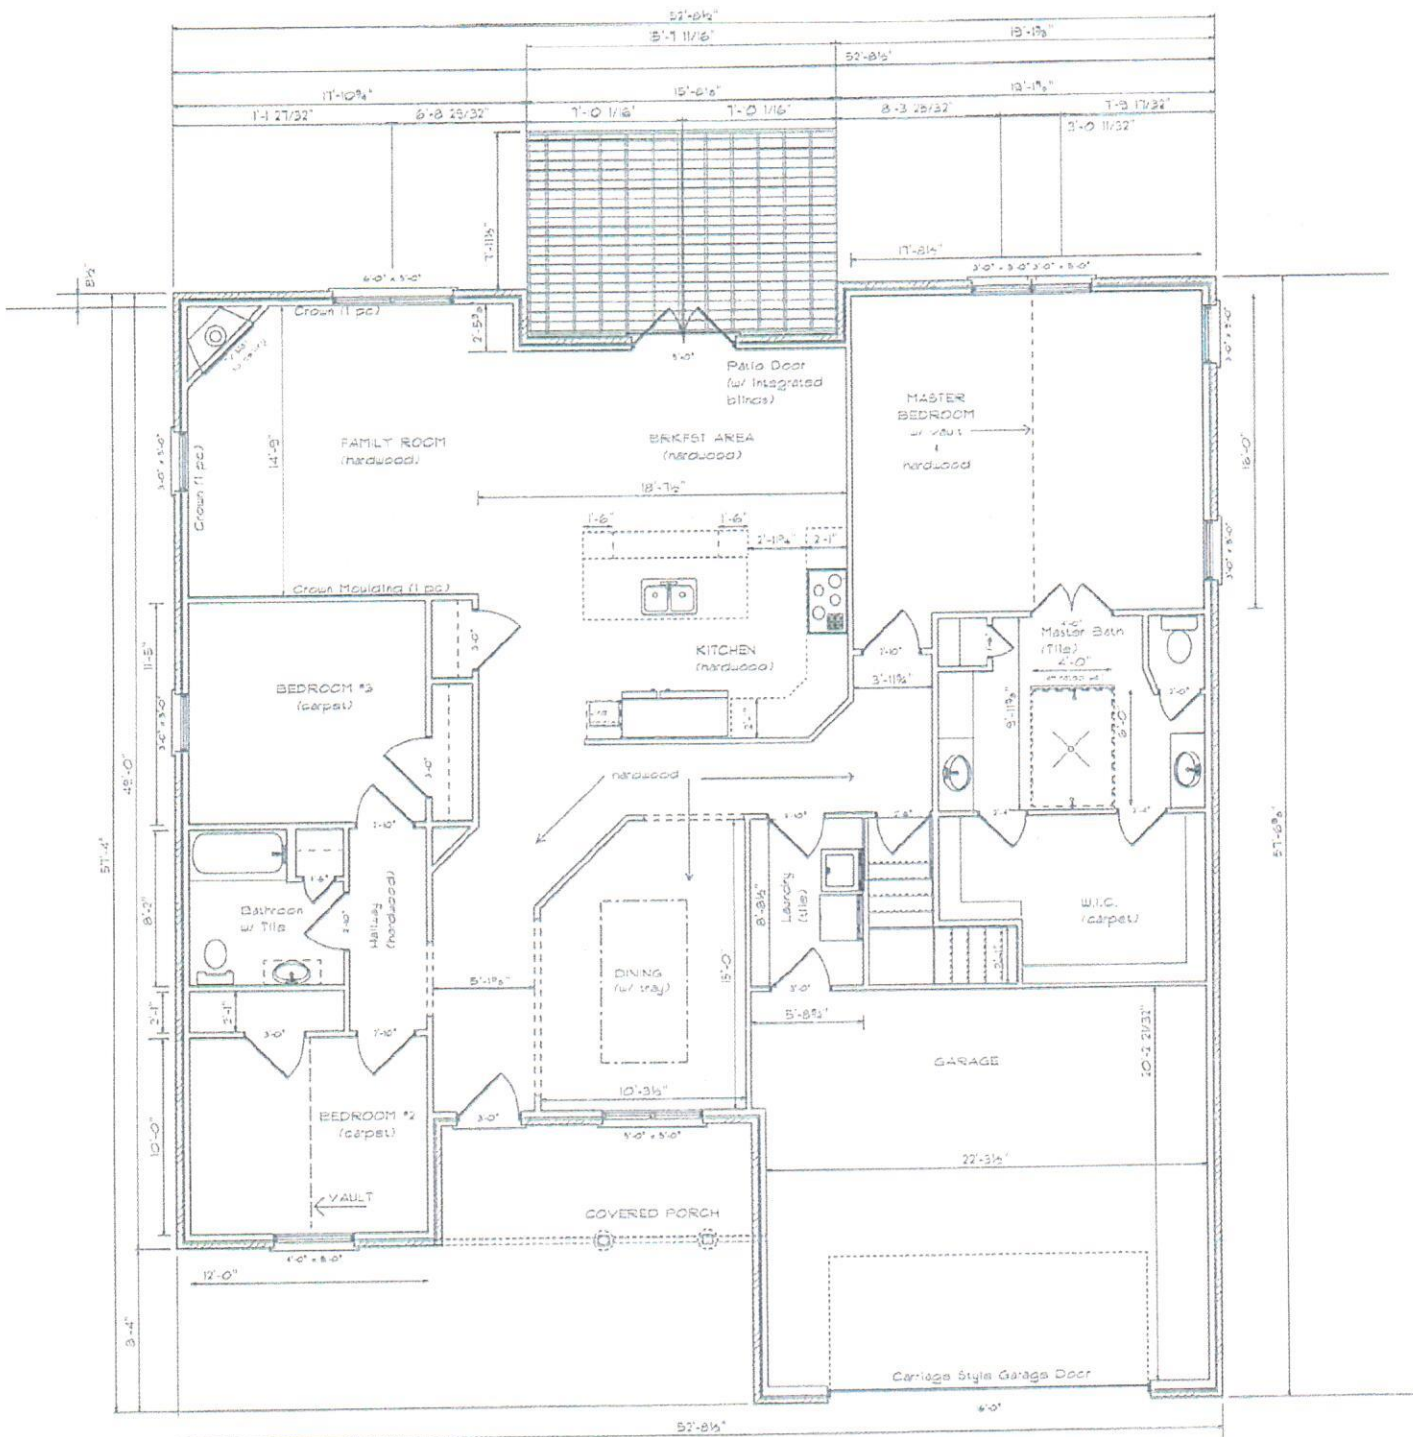

The Chaplus

3876 Leighton

Living 2157 SF  
 Garage 500 SF  
 Total 2686 SF

Porch 98.5 SF  
 Deck 160 SF

The Chaupuis Residence  
 3876 Leighton Place  
 Lexington Kentucky

The Chaupuis Residence  
 3876 Leighton Place  
 Lexington Kentucky

Room Usage Plan

FOUNDATION PLAN

REVISION 05/24/13

The Chaupis Residence  
 3876 Leighton Place  
 Lexington Kentucky