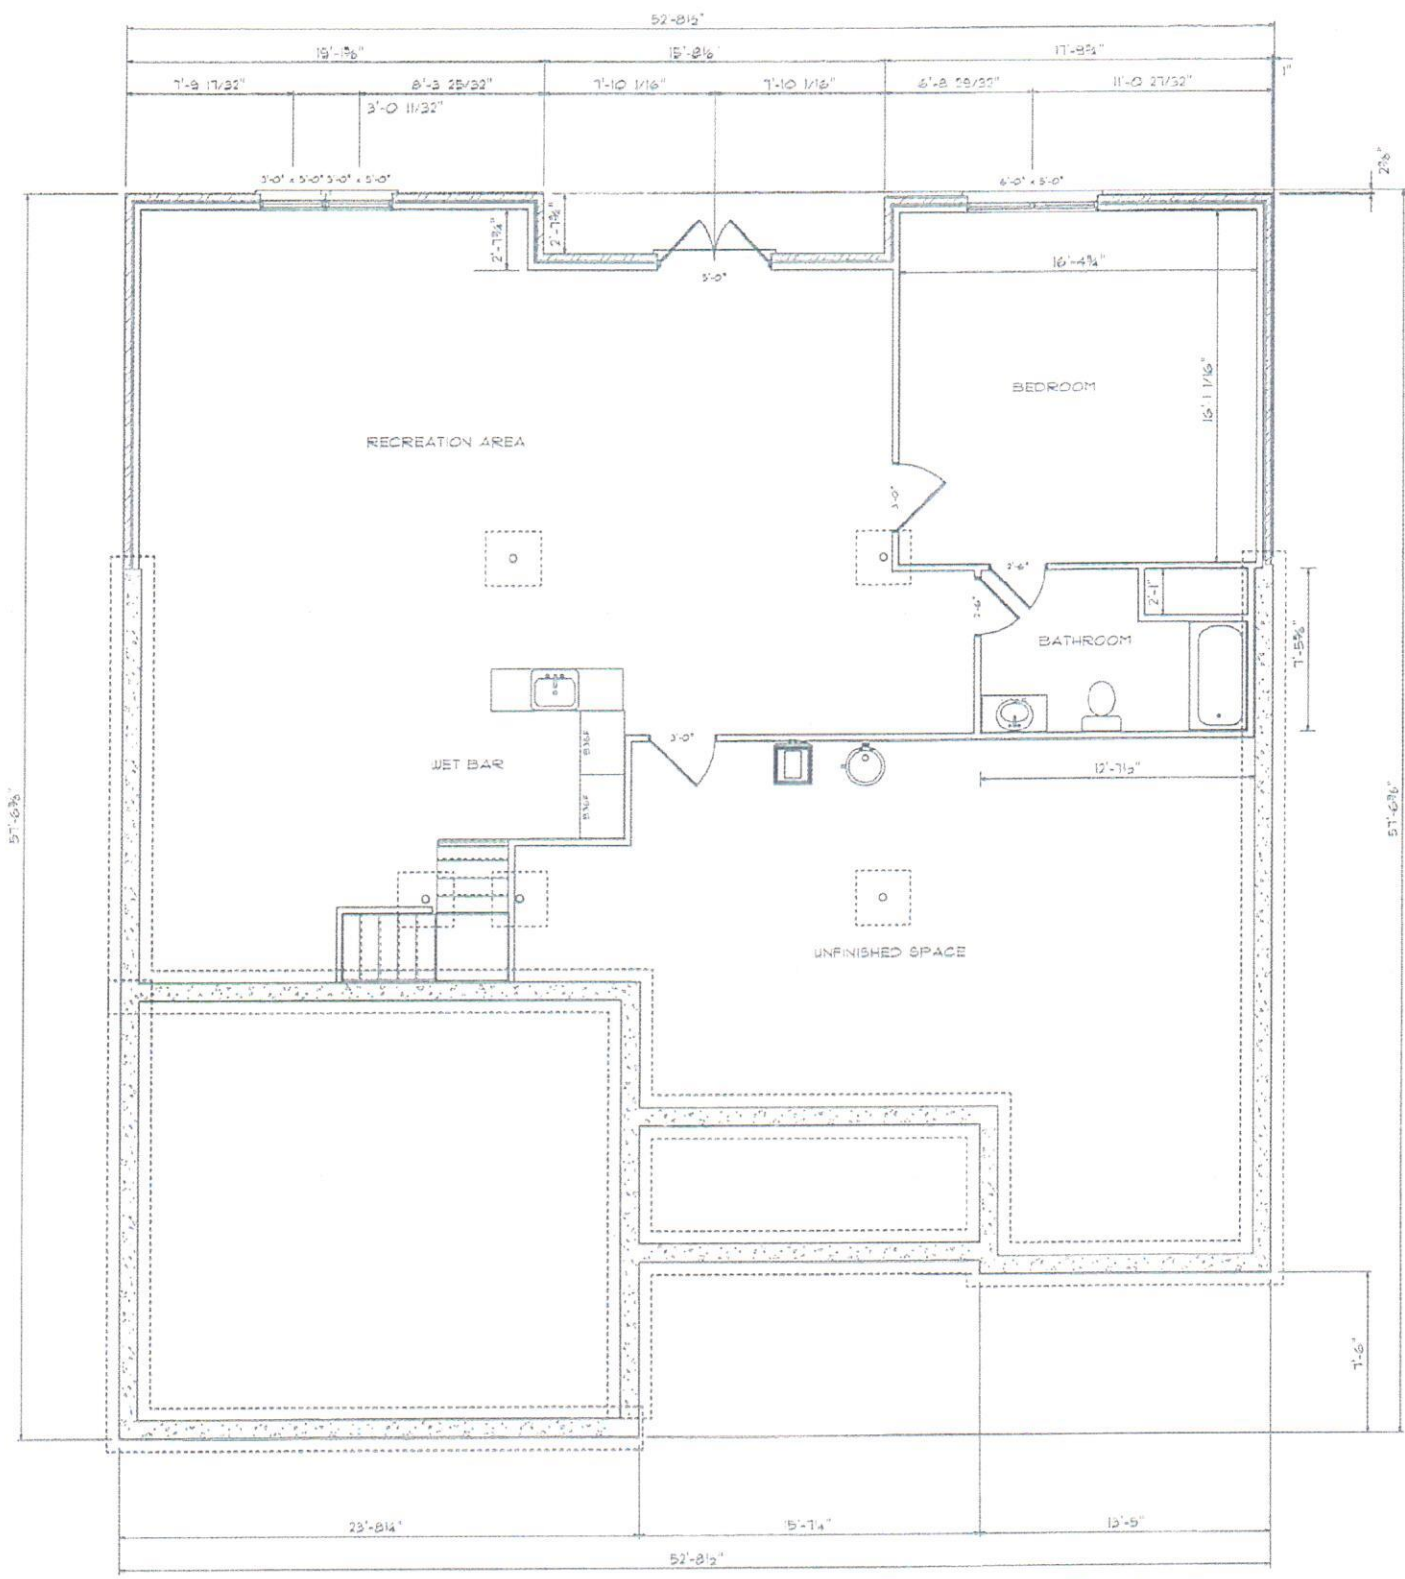

The Chaplus

3876 Leighton

Living 2157 SF  
 Garage 500 SF  
 Total 2686 SF

Porch 98.5 SF  
 Deck 160 SF

The Chaupuis Residence  
 3876 Leighton Place  
 Lexington Kentucky

The Chaupuis Residence  
 3876 Leighton Place  
 Lexington Kentucky

Room Usage Plan

FOUNDATION PLAN

REVISION 05/24/13

The Chaupis Residence  
 3876 Leighton Place  
 Lexington Kentucky