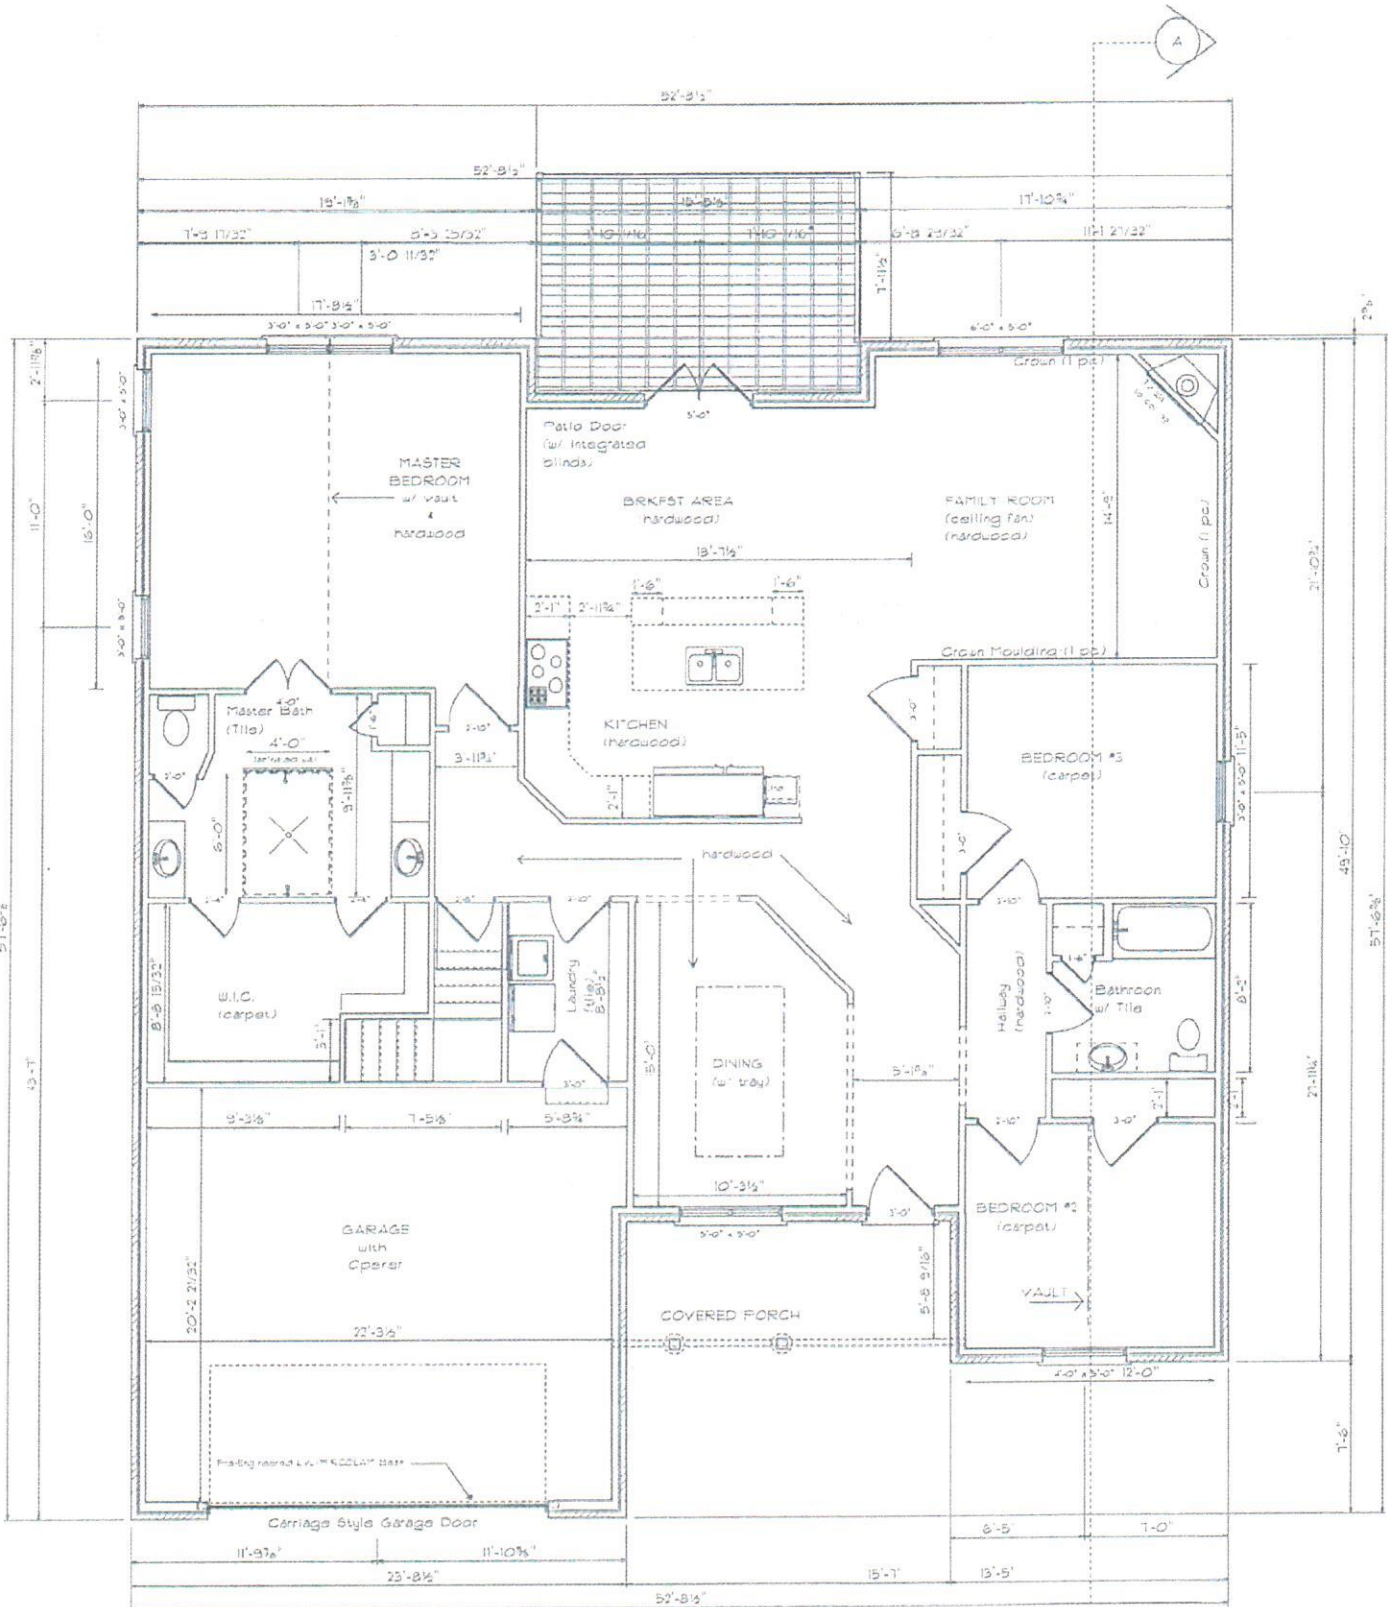

The Chaplus

3876 Leighton

Living 2157 SF  
 Garage 500 SF  
 Total 2686 SF

Porch 98.5 SF  
 Deck 160 SF

The Chaupuis Residence  
 3876 Leighton Place  
 Lexington Kentucky

The Chaupuis Residence  
 3876 Leighton Place  
 Lexington Kentucky

Room Usage Plan

FOUNDATION PLAN

REVISION 05/24/13

The Chaupis Residence  
 3876 Leighton Place  
 Lexington Kentucky